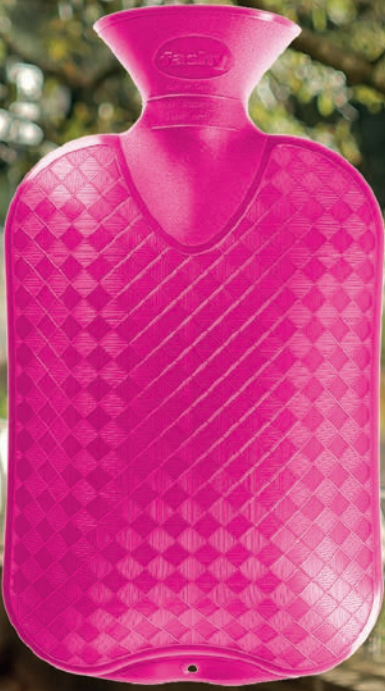

glatt
plain

| 6420
see page 10